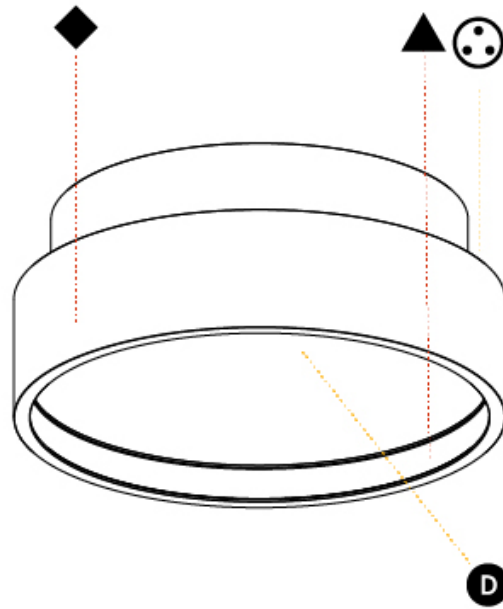

SIGN DIVA SURFACE

A3D085-

PROJECT	_____
TYPE	_____
SPECIFIER	_____
QUANTITY	_____
DATE	_____