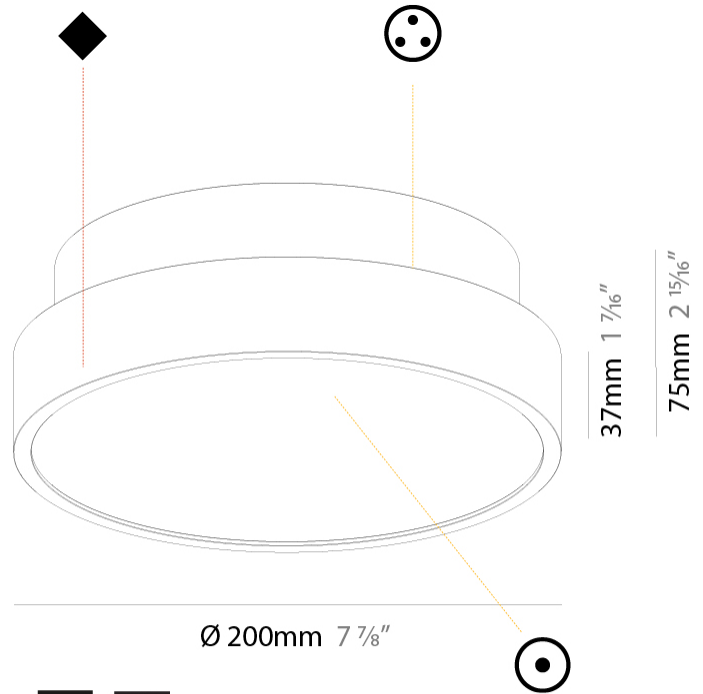

GENERAL

Series: Sign Diva
Subseries: Sign Diva
Brand: Prolicht
Division: Architectural
Mounting Type: Surface
Mounting Location: Ceiling
Subcategory: Ambient

PHYSICAL

Shape: Round
Diameter (mm): 200
Diameter (in): 7 7/8
Height (mm): 75
Height (in): 2 15/16
Light Distribution: Direct / Indirect
Weight (kg): 1.12
Weight (lbs): 2.469
Diffuser: Direct - PMMA - Opal/Micro-Prism/Sparkling Secret/Vintage Industrial with Shine Ring / Indirect - White/Yellow/Orange/Red/Blue/Green
Fixture Finish: SSR / BKV / CWI / CRY / HAB / UFT / ITA / RUA / FTG / MYG / LOD / PUS / FRO / FUP / KIA / POP / BLS / SPG / MEY / GOH / GUM / CHC / COM / ABZ / JAG / OBR / MOS / ROR
Fixture Material: Extruded Aluminum / Steel

ELECTRICAL

Lamp Type: LED (Zhaga Standard)
Input Wattage (W): 12.1
Total Output Wattage (W): 11
Dimming: Tri-Mode (Non-Dimming and Phase Dimming (120Vac only) and 0-10V Dimming)
Driver Included: Yes
Driver Location: Integrated
Driver Type: Constant Current - Universal
Driver Class: Class 2
Input Voltage (V): 120 - 277
Constant Current (MA): 350

LED

Color Temperature (*K): 3000 / 3500 / 4000
Max. Delivered Lumen (lm): 1100 / 1117 / 1140
CRI: >90 CRI
Lamp Life (hrs): 50000

OPTICAL

RATINGS AND CERTIFICATIONS

Certified By: Certified for North American Standards
IP rating: IP20

PROJECT	
TYPE	
SPECIFIER	
QUANTITY	
DATE