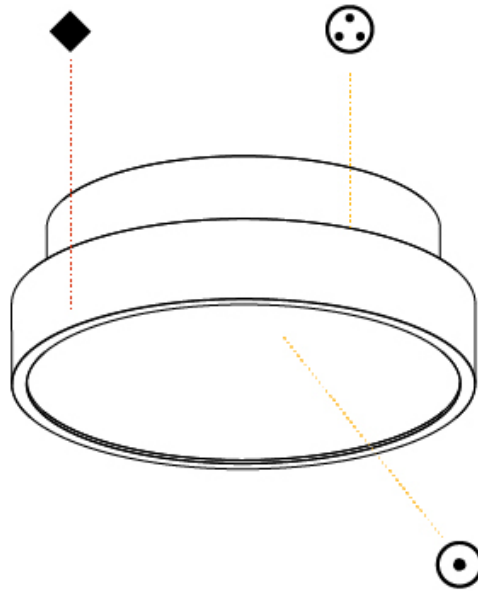

SIGN DIVA SURFACE

A3D090-

PROJECT _____

TYPE _____

SPECIFIER _____

QUANTITY _____

DATE _____

A